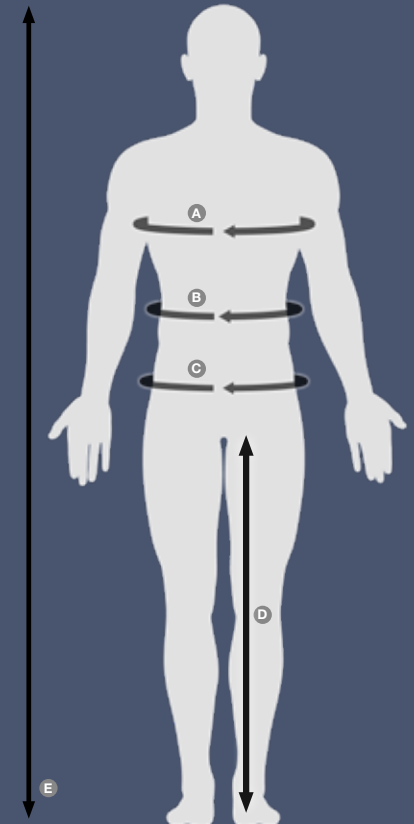

Size chart (measurements are in centimeters)

MEN'S SIZE	XS	S	M	L	XL	XXL	XXXL
A Chest	92	96	100	104	108	110	116
B Waist	77	82	87	92	97	102	107
C Hip	94	98	102	106	112	116	120
D Inseam	81	83	85	87	89	91	93
E Height	172/174	176/178	180/182	184/186	188/190	192/194	196/198

WOMEN'S SIZE	XS	S	M	L	XL	XXL
A Chest	84	88	92	96	100	104
B Waist	68	72	76	80	84	88
C Hip	96	100	104	108	112	116
D Inseam	78	80	82	84	86	88
E Height	158/162	162/166	166/170	170/174	174/178	178/180

CHILDREN'S SIZE	6 year	8 year	10 year	12 year	14 year
A Chest	58/60	64/66	69/71	75/77	84/86
B Waist	56/58	58/60	61/63	66/68	69/71
C Hip	64/66	68/70	75/77	81/83	89/91
D Inseam	52/54	58/60	64/66	70/72	77/79
E Height	116/122	122/128	140/146	146/152	164/170

BASELAYER	Kids Size	S	M	L	XL	XXL
A Shirt S/S Baselayer		89-94	96-102	104-109	111-119	121-130
A Shirts L/S Baselayer	10/12 y (71-78) 14/16 (80-86)	89-94	96-102	104-109	111-119	121-130
B Tights short Baselayer	8 y (53-54) 10 y (55-56) 12 y (57-58) 14 y (59-60)	70-82	82-88	88-94	94-100	100-106
B Tights pants Baselayer	8 y (54-58) 10 y (58-62) 12 y (62-66) 14 y (66-70)	70-82	82-88	88-94	94-100	100-106
B 6402W Compression shorts women			64-71	71-78	78-86	86-94