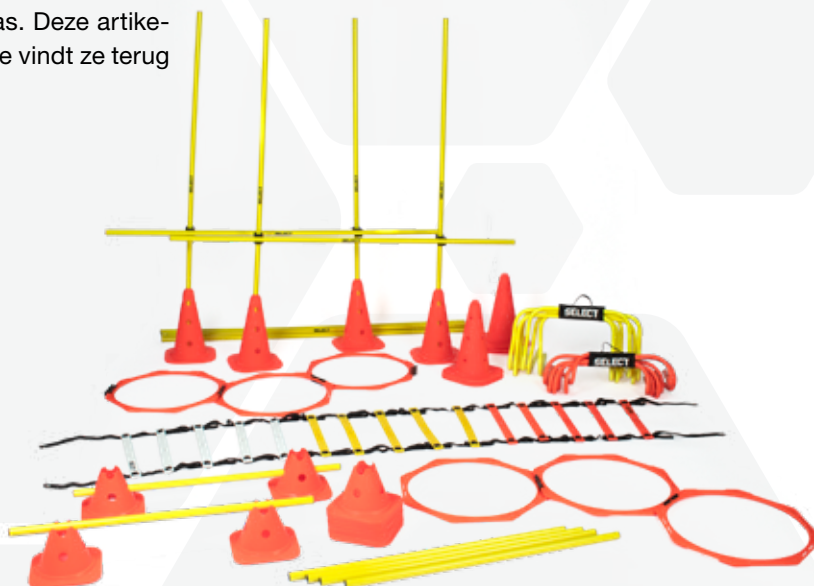

TRAINING PACKAGES

Als **voorbeeld** geven we vier verschillende trainingspakketten die je zelf samen kan stellen, dit voor alle niveau's van voetbaltraining. Geschikt voor zowel gras als kunstgras. Deze artikelen kunnen (ook) apart worden aangekocht en je vindt ze terug op de voorgaande pagina's.

TRAINING PACKAGE 1

- 1 stuk Loopladder 6,5 m
- 1 stuk Horden 6/pack oranje 15 cm
- 1 stuk Horden 6/pack geel 30 cm
- 1 stuk Octagon coördinatie ringen
- 1 stuk Behendigheid set met kegels en palen
- 18 stuks Multitrainer palen set
- 12 stuks Obstatelklem voor multitrainer set
- 12 stuks Markeerkegels met gaten