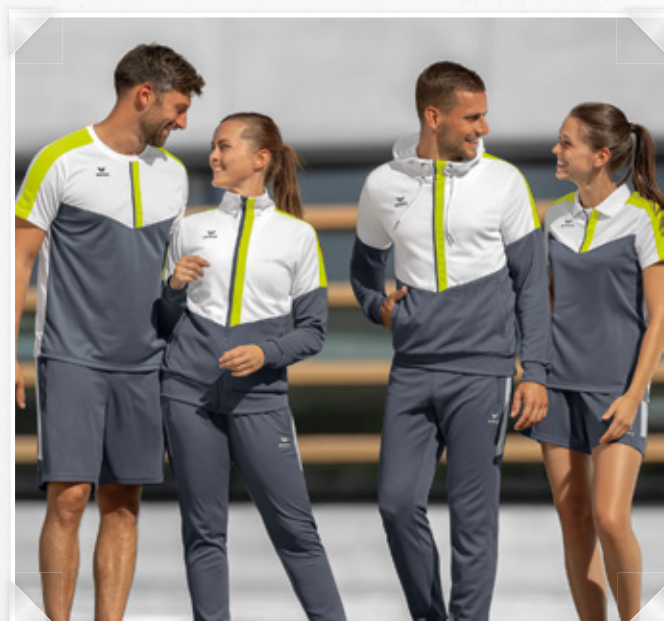

WORKER SHORT

♂♂♂
EUR 35,-*

TEAMLINE **SQUAD**

LEVERBAAR TOT EIND 2024

EVO STAR
LIGA STAR
CHANGE by erima
SIX WINGS
SQUAD
ESSENTIAL TEAM

ATLETIEK/
RUNNING

EVO STAR

LIGA STAR